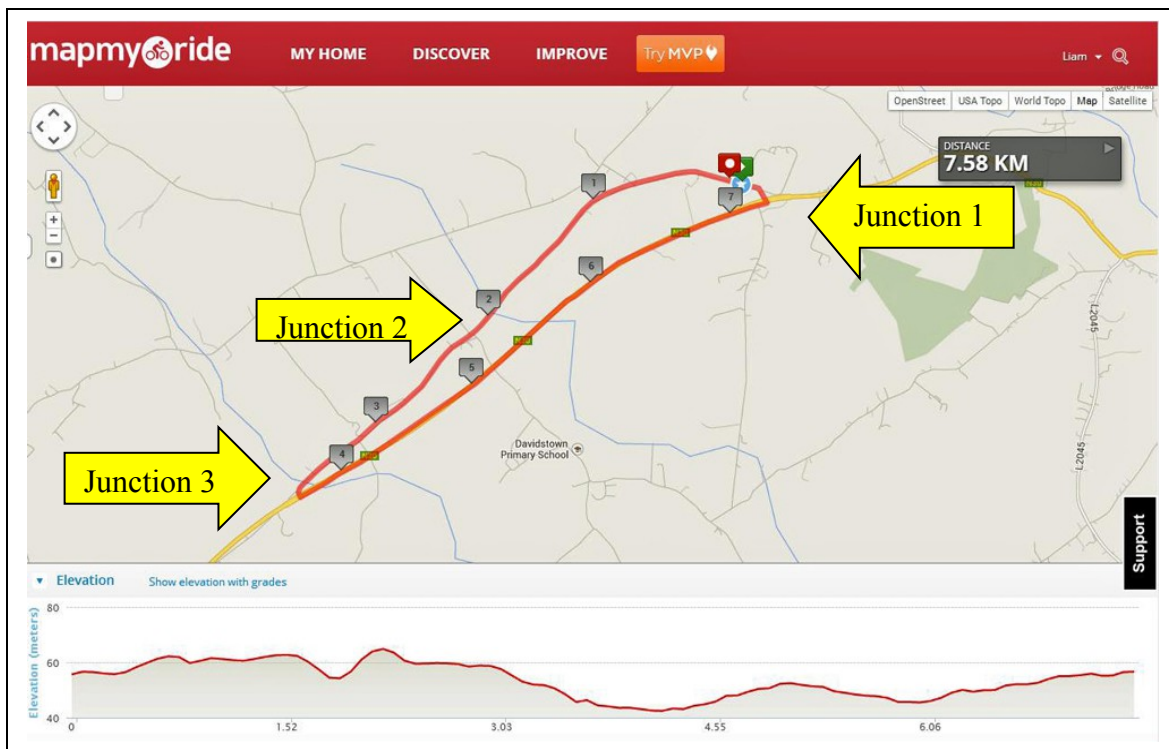

Slaney CC A4, Novice, Underage League 2014 Race 5

Sign on from 6.15pm to 6.45pm Race entry €5/ underage free

Order of races

Approx times

Senior Novice/club licence group
A4 Group

Start	Lap1	Lap2	Lap3	Lap4	Finish
7.00	7.12	7.24	7.36	7.48	8.00

Underage

U16 race

U14 race

U12 race

(U14/12 may be amalgamated and handicapped depending on numbers)

Points will be awarded to first 8 across the line – 10,8,6,5,4,3,2,1

Best 4 results out of 5 races count.

Marshals Race 5

Start/Finish Line Drivers Liam Ruth

Lead Car 1	Novice group	Paul Nolan/Piotr
Lead Car 2	A4 group	John Butler
Lead Car	Underage	_____
Lead Car	Underage	_____
Lead Car	Underage	_____

Marshals Junction 1 (Enniscorthy side)