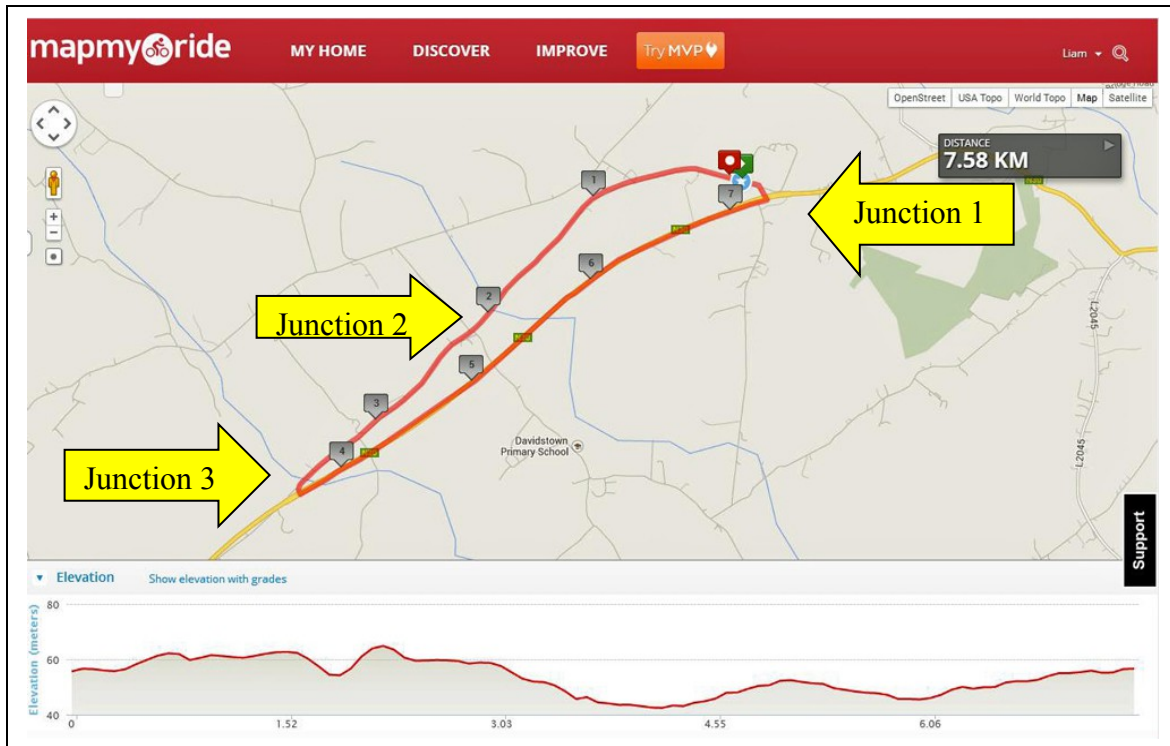

Slaney CC A4, Novice, Underage League 2014 Race 4

Sign on from 6.15pm to 6.45pm Race entry €5/ underage free

Order of races

Approx times

Senior Novice/club licence group
A4 Group

Start	Lap1	Lap2	Lap3	Lap4	Finish
7.00	7.12	7.24	7.36	7.48	8.00

Underage

U16 race

U14 race

U12 race

(U14/12 may be amalgamated and handicapped depending on numbers)

Points will be awarded to first 8 across the line – 10,8,6,5,4,3,2,1

Best 4 results out of 5 races count.

Marshals Race 4

Start/Finish Line Liam Ruth, Mick Howe,

Drivers

Lead Car 1	Novice group	Paul Nolan
Lead Car 2	A4 group	John Butler
Lead Car	Underage	_____
Lead Car	Underage	_____
Lead Car	Underage	_____

Marshals Junction 1 (Enniscorthy side)